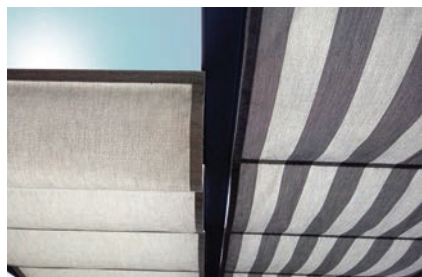

HAND

slide freely

- assembling at internal and at external static possible
- design variety - each field can be equipped individually
- for plafond and roof pitches till max. 10°