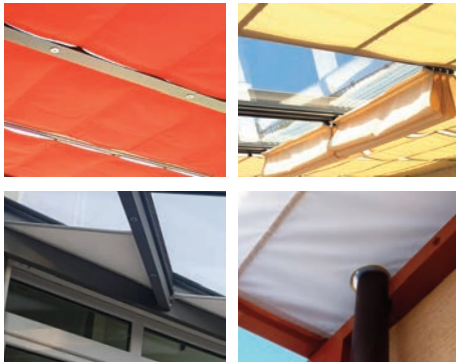

## THE EASY CARE SUN PROTECTION SYSTEM

- LED lighting remains visible
- Partial shading is possible
- Individual equipment of the fields
- Special solutions e.g. fixed elements
- Problem solutions e.g. for downpipes

**sunola** outshines many other systems with easy mounting, easy operating and an amazing easy velcro® system

**sunola** is very easy to clean and makes terraces and wintergardens to a climate zone with an optimal sun protection factor.

EASY  
VELCRO®  
SYSTEM

The perfect sun protection system for indoor and outdoor areas under a complete glass surface.

The **sunola** sun shading system is available in three different operating modes, different profile colors and many attractive fabric qualities.

## HAND

slide freely

- assembling at internal and at external static possible
- design variety - each field can be equipped individually
- for plafond and roof pitches till max. 10°